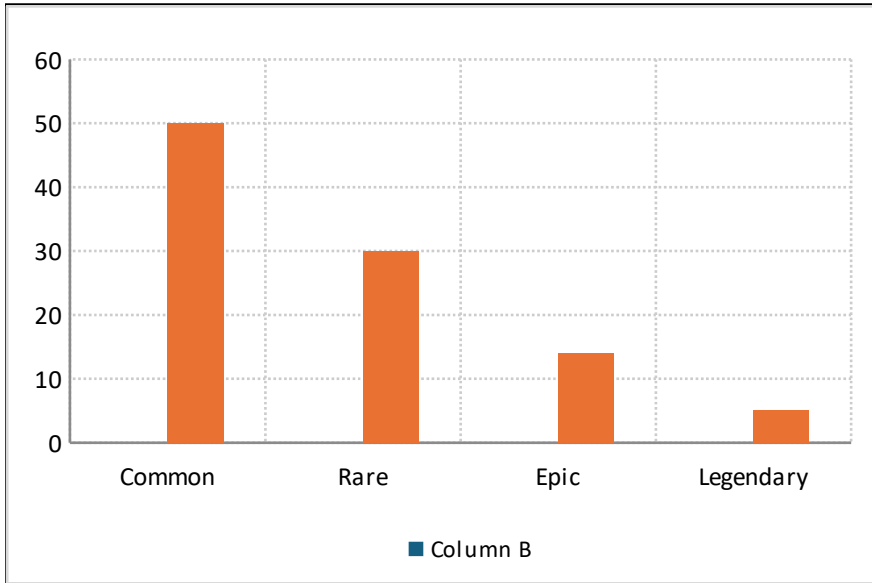

First Edition

First Edition

Super Morphs - Collectable Card Dashboard

Total Cards

99

Owned

Wanted

Rarity	Target %	Card Count	Owned Count	Average Power
Common	50%	50		#NAME?
Rare	30%	30		#NAME?
Epic	15%	14		#NAME?
Legendary	5%	5		#NAME?